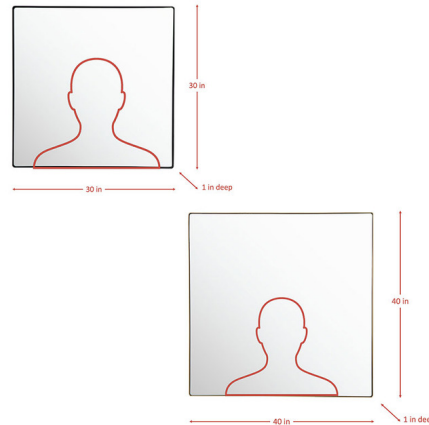

## Kye Square Mirror By Varaluz

### Description

The Kye Square Mirror features a clean and simple design with a rounded rectangular shape and a thin metal rim.

Shown in black / mirror

### Specifications

COLOR	Mirror
BODY FINISH	Black
WATTAGE	N/A
DIMMER	N/A
DIMENSIONS	30"W x 30"H x 1"D
BULB	N/A
COUNTRY OF ORIGIN	China

CLICK TO VIEW PRODUCT

Notes: