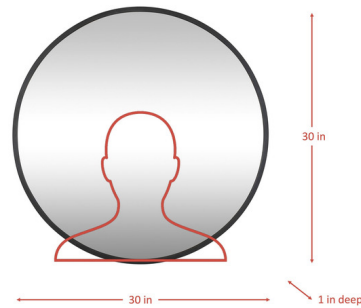

## Cottage Round Mirror By Varaluz

### Description

Elevate your space with the Cottage wall mirror, a perfect blend of modern and transitional style. Featuring a round design with a sleek metal frame, this mirror adds a touch of sophistication to any bathroom or living room setting. Its elegant style effortlessly complements various decors, making it a versatile addition to your home.

Shown in black / mirror

### Specifications

COLOR	Mirror
BODY FINISH	Black
WATTAGE	N/A
DIMMER	N/A
DIMENSIONS	30"W x 30"H x 1"D
BULB	N/A
COUNTRY OF ORIGIN	China

CLICK TO VIEW PRODUCT

Notes: