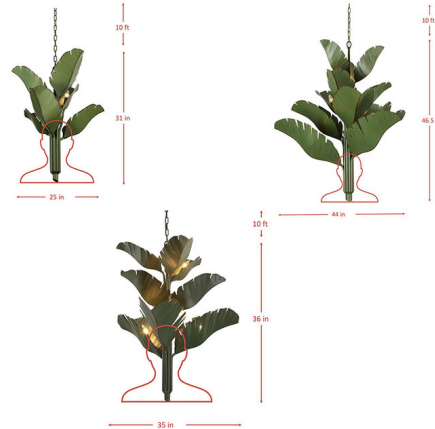

By Varaluz

Description

The Banana Leaf Chandelier was designed to indulge your tropical fantasy of warm weather and balmy breezes. With the natural look of faux banana leaves, this fixture is perfect for adding an earthy addition to an interior space.

Specifications

COLOR Green
BODY FINISH Banana Leaf
WATTAGE 30W
DIMMER Standard 120V
DIMENSIONS 25"W x 31"H x 25"D
BULB NOT INCLUDED 6 x B10/Candelabra (E12)/5W/120V LED
COUNTRY OF ORIGIN Philippines

Shown in banana leaf / green