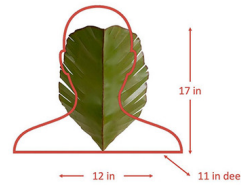

### Specifications

COLOR . . . . . Green  
BODY FINISH . . . . . Gold Dust  
WATTAGE . . . . . 15W  
DIMMER . . . . . Standard 120V  
DIMENSIONS . . . . . 12"W x 26"H x 11"D  
BULB NOT INCLUDED . . . . . 3 x B10/Candelabra (E12)/5W/120V LED  
COUNTRY OF ORIGIN . . . . . Philippines