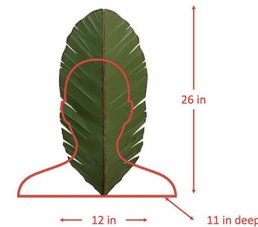

### Specifications

COLOR . . . . . Green  
BODY FINISH . . . . . Gold Dust  
WATTAGE . . . . . 15W  
DIMMER . . . . . Standard 120V  
DIMENSIONS . . . . . 12"W x 26"H x 11"D  
BULB NOT INCLUDED . . . . . 3 x B10/Candelabra (E12)/5W/120V LED  
COUNTRY OF ORIGIN . . . . . Philippines