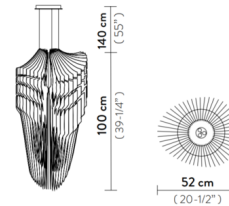

CANOPY DETAILS

AVIA EDITION

Ø 12 / Ø 16 cm x h. 3 cm (Ø 4-3/4" / Ø 6-1/4" x h. 1")

Specifications

COLOR	Blue
BODY FINISH	White
WATTAGE	47W
DIMMER	Low Voltage Electronic
DIMENSIONS	20.5"W x 39.25"H
BULB NOT INCLUDED	3 x A19/Medium (E26)/12W/120V LED
BULB NOT INCLUDED	1 x PAR20/Medium (E26)/11W/120V LED
COUNTRY OF ORIGIN	Italy