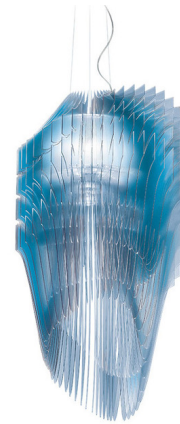

# Lightology

lightology.com  
866-954-4489  
05-25-26

Project: \_\_\_\_\_  
 Company: \_\_\_\_\_  
 Location: \_\_\_\_\_ Fixture Type: \_\_\_\_\_  
 SPEC #: **SLP921529**  
 Approved On: \_\_\_\_\_ Approved By: \_\_\_\_\_

## Avia Edition Pendant By Slamp

### Description

The Avia Edition Pendant brings the visionary's dynamic luminous architectural object right into your home. Crafted of fifty diverse sections of Cristalflex creating movement and light, the Avia's profile is grandiose and inspires harmony. Place this statement piece over the dining table, in an entryway, or in the office. Includes diffused plus downlight light source. Shade in Turquoise or Blue. Canopy size: 6.25 inch. CE listed.