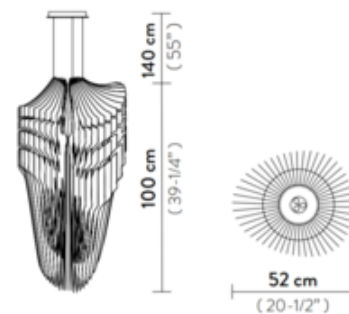

DESIGNER Zaha Hadid
BRAND Slamp

DESCRIPTION

The Avia Edition Pendant brings the visionary's dynamic luminous architectural object right into your home. Crafted of fifty diverse sections of Cristalflex creating movement and light, the Avia's profile is grandiose and inspires harmony. Place this statement piece over the dining table, in an entryway, or in the office. Includes diffused plus downlight light source. Shade in Turquoise or Blue. Canopy size: 6.25 inch. CE listed.

Shown in: White / Turquoise

SHADE COLOR	Turquoise
BODY FINISH	White
WATTAGE	47W
DIMMER	Low Voltage Electronic
DIMENSIONS	20.5"W x 39.25"H
BULB NOT INCLUDED	
LAMP	3 x A19/Medium (E26)/12W/120V LED 1 x PAR20/Medium (E26)/11W/120V LED

Technical Information

PRODUCT DIMENSIONS Cable Length: 55"

SPEC # SLP921530

CANOPY DETAILS

AVIA EDITION

Ø12 / Ø16 cm x h. 3 cm (Ø4-3/4" / Ø6-1/4" x h. 1")

COMPANY	PROJECT	FIXTURE TYPE	APPROVED BY	DATE