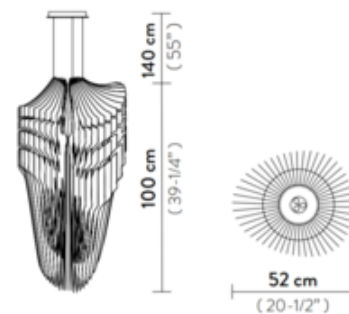

**DESIGNER** Zaha Hadid  
**BRAND** Slamp

**DESCRIPTION**

The Avia Edition Pendant brings the visionary's dynamic luminous architectural object right into your home. Crafted of fifty diverse sections of Cristalflex creating movement and light, the Avia's profile is grandiose and inspires harmony. Place this statement piece over the dining table, in an entryway, or in the office. Includes diffused plus downlight light source. Shade in Turquoise or Blue. Canopy size: 6.25 inch. CE listed.

Shown in: White / Turquoise

<b>SHADE COLOR</b>	Turquoise
<b>BODY FINISH</b>	White
<b>WATTAGE</b>	47W
<b>DIMMER</b>	Low Voltage Electronic
<b>DIMENSIONS</b>	20.5"W x 39.25"H
<b>BULB NOT INCLUDED</b>	
<b>LAMP</b>	3 x A19/Medium (E26)/12W/120V LED 1 x PAR20/Medium (E26)/11W/120V LED

*Technical Information*

**PRODUCT DIMENSIONS** Cable Length: 55"

**SPEC #** SLP921530

**CANOPY DETAILS**

**AVIA EDITION**

Ø12 / Ø16 cm x h. 3 cm (Ø4-3/4" / Ø6-1/4" x h. 1")

COMPANY	PROJECT	FIXTURE TYPE	APPROVED BY	DATE