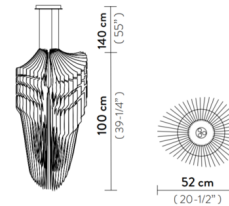

Description

The Avia Edition Pendant brings the visionary's dynamic luminous architectural object right into your home. Crafted of fifty diverse sections of Cristalflex creating movement and light, the Avia's profile is grandiose and inspires harmony. Place this statement piece over the dining table, in an entryway, or in the office. Includes diffused plus downlight light source. Shade in Turquoise or Blue. Canopy size: 6.25 inch. CE listed.

Specifications

COLOR	Turquoise
BODY FINISH	White
WATTAGE	47W
DIMMER	Low Voltage Electronic
DIMENSIONS	20.5"W x 39.25"H
BULB NOT INCLUDED	3 x A19/Medium (E26)/12W/120V LED
BULB NOT INCLUDED	1 x PAR20/Medium (E26)/11W/120V LED
COUNTRY OF ORIGIN	Italy

Technical Information

PRODUCT DIMENSIONS	Cable Length: 55"
--------------------	-------------------

Shown in white / turquoise

CANOPY DETAILS

AVIA EDITION

Ø 12 / Ø 16 cm x h. 3 cm (Ø 4-3/4" / Ø 6-1/4" x h. 1")