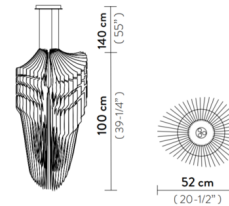

Description

The Avia Edition Pendant brings the visionary's dynamic luminous architectural object right into your home. Crafted of fifty diverse sections of Cristalflex creating movement and light, the Avia's profile is grandiose and inspires harmony. Place this statement piece over the dining table, in an entryway, or in the office. Includes diffused plus downlight light source. Shade in Turquoise or Blue. Canopy size: 6.25 inch. CE listed.

Shown in white / turquoise

Specifications

COLOR	Turquoise
BODY FINISH	White
WATTAGE	47W
DIMMER	Low Voltage Electronic
DIMENSIONS	20.5"W x 39.25"H
BULB NOT INCLUDED	3 x A19/Medium (E26)/12W/120V LED
BULB NOT INCLUDED	1 x PAR20/Medium (E26)/11W/120V LED
COUNTRY OF ORIGIN	Italy

Technical Information

PRODUCT DIMENSIONS	Cable Length: 55"
--------------------	-------------------

CANOPY DETAILS

AVIA EDITION

Ø 12 / Ø 16 cm x h. 3 cm (Ø 4-3/4" / Ø 6-1/4" x h. 1")

CLICK TO VIEW PRODUCT

Notes: