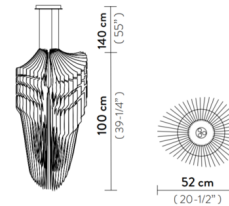

Description

The Avia Edition Pendant brings the visionary's dynamic luminous architectural object right into your home. Crafted of fifty diverse sections of Cristalflex creating movement and light, the Avia's profile is grandiose and inspires harmony. Place this statement piece over the dining table, in an entryway, or in the office. Includes diffused plus downlight light source. Shade in Turquoise or Blue. Canopy size: 6.25 inch. CE listed.

Specifications

COLOR Turquoise
 BODY FINISH White
 WATTAGE 47W
 DIMMER Low Voltage Electronic
 DIMENSIONS 20.5"W x 39.25"H
 BULB NOT INCLUDED 3 x A19/Medium (E26)/12W/120V LED
 BULB NOT INCLUDED 1 x PAR20/Medium (E26)/11W/120V LED
 COUNTRY OF ORIGIN Italy

Technical Information

PRODUCT DIMENSIONS Cable Length: 55"

Shown in white / turquoise

CANOPY DETAILS

AVIA EDITION

Ø 12 / Ø 16 cm x h. 3 cm (Ø 4-3/4" / Ø 6-1/4" x h. 1")

CLICK TO VIEW PRODUCT

Notes: