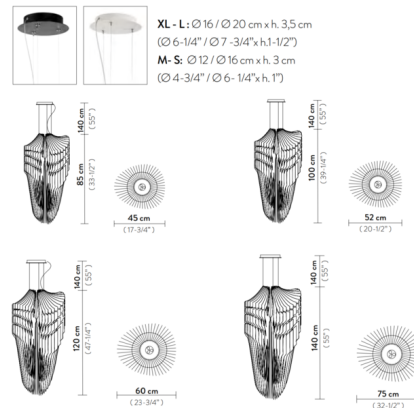

Shown in black / black fade

CLICK TO VIEW PRODUCT

Notes: