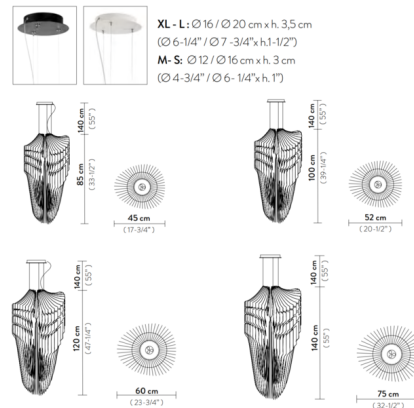

### Specifications

COLOR	White Fade
BODY FINISH	White
WATTAGE	35W
DIMMER	Low Voltage Electronic
DIMENSIONS	17.75"W x 33.5"H
BULB NOT INCLUDED	2 x A19/Medium (E26)/12W/120V LED
BULB NOT INCLUDED	1 x PAR20/Medium (E26)/11W/120V LED
COUNTRY OF ORIGIN	Italy

### Technical Information

PRODUCT DIMENSIONS	Cable Length: 55"
--------------------	-------------------

Shown in white / white fade

CLICK TO VIEW PRODUCT

Notes: