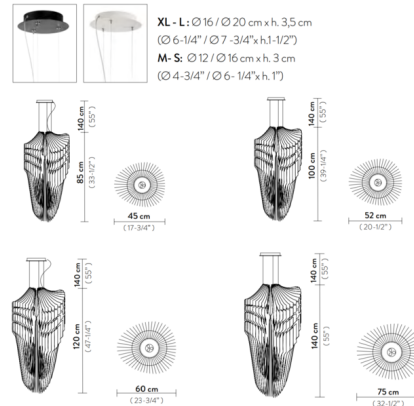

Specifications

COLOR	White Fade
BODY FINISH	White
WATTAGE	35W
DIMMER	Low Voltage Electronic
DIMENSIONS	17.75"W x 33.5"H
BULB NOT INCLUDED	2 x A19/Medium (E26)/12W/120V LED
BULB NOT INCLUDED	1 x PAR20/Medium (E26)/11W/120V LED
COUNTRY OF ORIGIN	Italy

Technical Information

PRODUCT DIMENSIONS	Cable Length: 55"
--------------------	-------------------

Shown in white / white fade

CLICK TO VIEW PRODUCT

Notes: