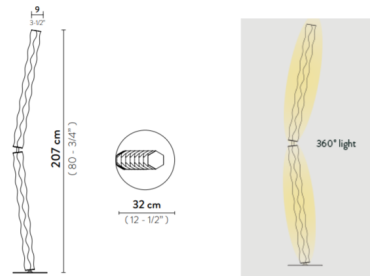

Lightology

lightology.com
866-954-4489
04-25-26

Project: _____

Company: _____

Location: _____ Fixture Type: _____

SPEC #: **SLP921541**

Approved On: _____ Approved By: _____

Hugo Floor Lamp By Slamp

Description

The Hugo Floor Lamp's innovative design creates a soft, weightless glow that is sure to transform your space. Constructed of Slamp's patented Lentiflex, the Hugo's unique build adds drama. Place in the bedroom, living room, or office to bring sophistication to your home. Built in dimmer allows the user to set the mood. CE listed.

Specifications

COLOR . . . . . Prisma
BODY FINISH . . . . . Stainless Steel
WATTAGE 40W
DIMMER . . . . . Included
DIMENSIONS . . . . . 12.5"W x 80.75"H
INTEGRATED LED MODULE . . . . . 1 x LED/40W/120V LED
COUNTRY OF ORIGIN . . . . . Italy

Technical Information

LAMP COLOR 3000K
LUMENS/WATT 175.00
LUMINOUS FLUX . . . . . 7000 lumens

Shown in stainless steel / prisma

CLICK TO VIEW PRODUCT

Notes: