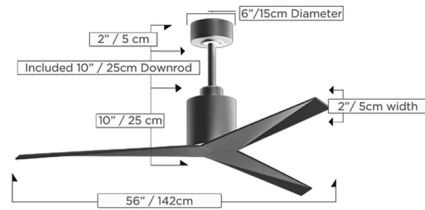

Description

The Atlas Fan Eliza Ceiling Fan is a wet location fan featuring a unique blade shape designed to maximize air movement at the outer edge of the blade, resulting in more efficient air velocity rings, less blade drag, and greater motor optimization. DC motor constructed of cast aluminum and heavy stamped steel. 56 inch blade span and 27 degree blade pitch. Includes a vaulted ceiling canopy for up to 30 degrees, 10 inch downrod, 6-speed RF remote control with reverse function in Black, and a 6-speed wireless Decora-style wall control in White. ETL listed. Lifetime limited warranty.

Shown in brushed nickel / matte black

Specifications

BLADE COLOR	Matte Black
BODY FINISH	Brushed Nickel
WATTAGE	N/A
DIMMER	N/A
DIMENSIONS	56"W x 22"H
BULB	N/A
COUNTRY OF ORIGIN	China

CLICK TO VIEW PRODUCT