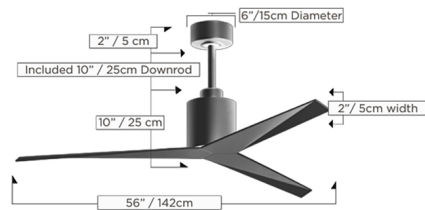

Description

The Atlas Fan Eliza Ceiling Fan is a wet location fan featuring a unique blade shape designed to maximize air movement at the outer edge of the blade, resulting in more efficient air velocity rings, less blade drag, and greater motor optimization. DC motor constructed of cast aluminum and heavy stamped steel. 56 inch blade span and 27 degree blade pitch. Includes a vaulted ceiling canopy for up to 30 degrees, 10 inch downrod, 6-speed RF remote control with reverse function in Black, and a 6-speed wireless Decora-style wall control in White. ETL listed. Lifetime limited warranty.

Shown in matte black / gray ash tone

Specifications

BLADE COLOR	Gray Ash Tone
BODY FINISH	Matte Black
WATTAGE	N/A
DIMMER	N/A
DIMENSIONS	56"W x 22"H
BULB	N/A
COUNTRY OF ORIGIN	China

CLICK TO VIEW PRODUCT

Notes: