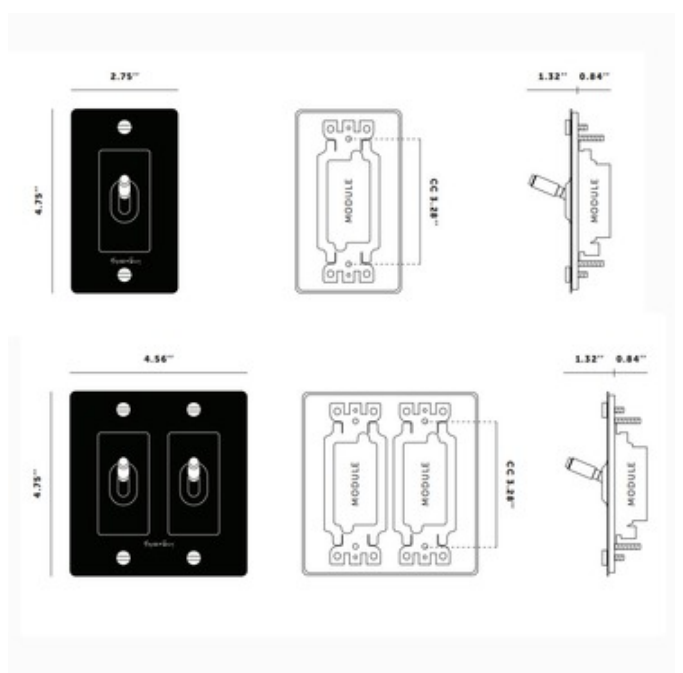

**BRAND**

Buster + Punch

**DESCRIPTION**

The Buster + Punch Complete Toggle Switch is available in White, Black, Steel, Smoked Bronze, or Brass. 1 or 2 gang option available. The Complete Toggle includes one or two 3-way toggle switches, one 1 or 2-gang wall plate, and detail kits.

*Shown in: Brass*

<b>SHADE COLOR</b>	N/A
<b>BODY FINISH</b>	Brass
<b>LAMP</b>	N/A
<b>WATTAGE</b>	N/A
<b>DIMMER</b>	N/A
<b>DIMENSIONS</b>	2.75"W x 4.75"H

**ITEM NUMBER** BPU921676

COMPANY	PROJECT	FIXTURE TYPE	APPROVED BY	DATE