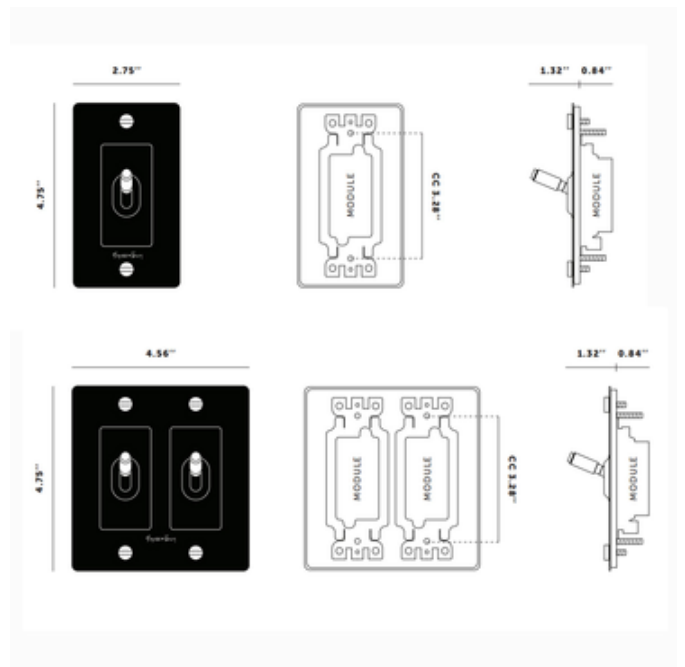

BRAND

Buster + Punch

DESCRIPTION

The Buster + Punch Metal Complete On/Off Toggle Switch is a stylish and functional upgrade for your home. The sleek, minimalist design is made from Solid Metal, features a diamond-cut knurled knob, and is available in a variety of finishes. Can be used in 3-way or single pole applications. The switch has a 4 mm shadow gap when installed. This Complete Toggle Switch includes one or two 3-way toggle switches, one wall plate, and a detail kit. This switch is a 15 Amp, 120-277V AC, 60 Hz switch. Note: Limited quantities available.

SHADE COLOR	N/A
BODY FINISH	Brass
WATTAGE	N/A
DIMMER	N/A
DIMENSIONS	4.56"W x 4.75"H
LAMP	N/A

SPEC # BPU921681

COMPANY	PROJECT	FIXTURE TYPE	APPROVED BY	DATE