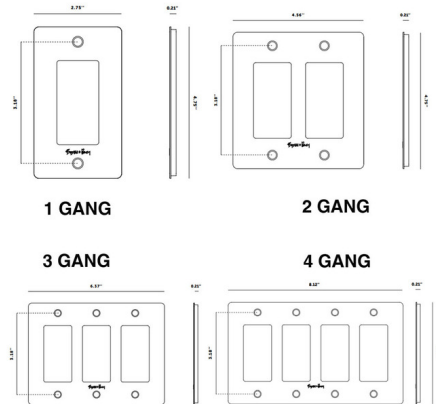

## Buster + Punch Polycarbonate Wall Plate

By Buster + Punch

### Description

The Buster + Punch Wall Plate features a clean and modern design with an industrial flair. Available in 2, 3, and 4 gang wall plates in a White or Black polycarbonate finish. Each wall plate comes with inner plates and are ready to match up with Buster + Punch modules and detail kits. Mounts to standard flush mounted boxes. Note: The Black finish is only available in 4-Gang size. Learn more about Buster + Punch Electricity Collection here.

### Specifications

COLOR	N/A
BODY FINISH	White
WATTAGE	N/A
DIMMER	N/A
DIMENSIONS	4.56"W x 4.75"H x 0.21"D
BULB	N/A

CLICK TO VIEW PRODUCT

Notes: