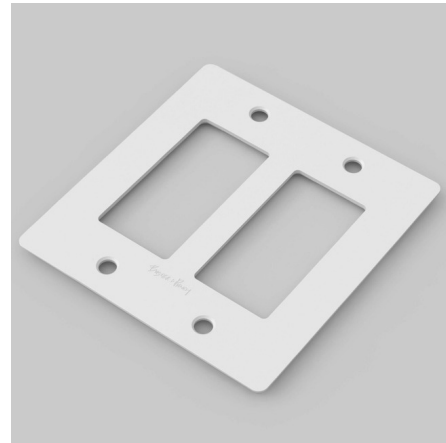

## Buster + Punch Polycarbonate Wall Plate

By Buster + Punch

### Description

The Buster + Punch Wall Plate features a clean and modern design with an industrial flair. Available in 2, 3, and 4 gang wall plates in a White or Black polycarbonate finish. Each wall plate comes with inner plates and are ready to match up with Buster + Punch modules and detail kits. Mounts to standard flush mounted boxes. Note: The Black finish is only available in 4-Gang size. Learn more about Buster + Punch Electricity Collection here.

### Specifications

COLOR	N/A
BODY FINISH	White
WATTAGE	N/A
DIMMER	N/A
DIMENSIONS	4.56"W x 4.75"H x 0.21"D
BULB	N/A

CLICK TO VIEW PRODUCT

Notes: