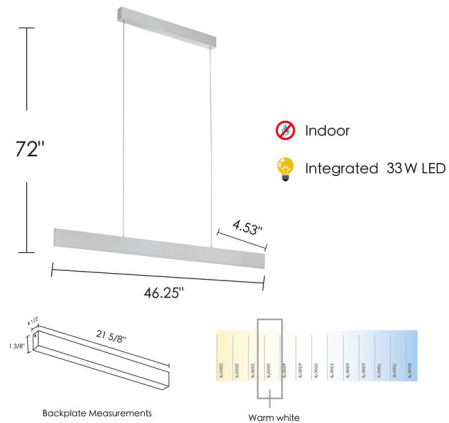

### Description

The Climene Pendant features a sleek and sophisticated look a narrow bar conceals the integrated LED giving this fixture both style and energy saving capabilities. Note: The 72 inch size is only available in Black.

### Specifications

COLOR	Black
BODY FINISH	Black
WATTAGE	33W
DIMMER	Standard 120V
DIMENSIONS	46.25"L x 4.53"W
INTEGRATED LED MODULE	1 x LED/33W/120V LED
COUNTRY OF ORIGIN	China

### Technical Information

LAMP LIFE	25000 hours
COLOR RENDERING	90 CRI
LAMP COLOR	3000K
LUMENS/WATT	84.67
LUMINOUS FLUX	2794 lumens

Notes:

Shown in black / black

CLICK TO VIEW PRODUCT