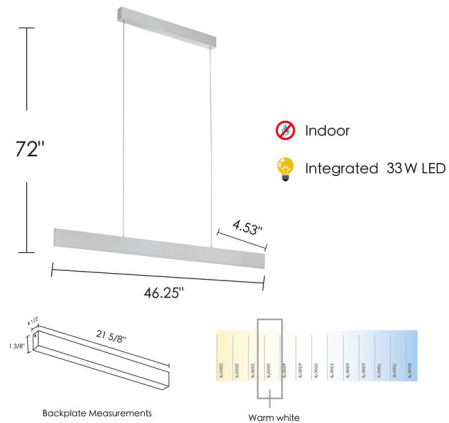

Lightology

lightology.com
866-954-4489
04-17-26

Project: _____

Company: _____

Location: _____ Fixture Type: _____

SPEC #: **EGL921794**

Approved On: _____ Approved By: _____

Climene Linear Pendant

By Eglo

Description

The Climene Pendant features a sleek and sophisticated look a narrow bar conceals the integrated LED giving this fixture both style and energy saving capabilities. Note: The 72 inch size is only available in Black.

Specifications

COLOR	Black
BODY FINISH	Black
WATTAGE	33W
DIMMER	Standard 120V
DIMENSIONS	46.25"L x 4.53"W
INTEGRATED LED MODULE	1 x LED/33W/120V LED
COUNTRY OF ORIGIN	China

Technical Information

LAMP LIFE	25000 hours
COLOR RENDERING	90 CRI
LAMP COLOR	3000K
LUMENS/WATT	84.67
LUMINOUS FLUX	2794 lumens

Notes:

CLICK TO VIEW PRODUCT