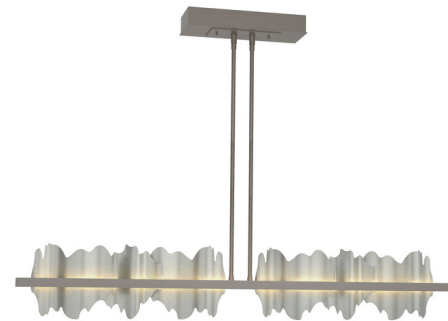

Description

The Hildene Large Linear Pendant is inspired by the dramatic hills and valleys of nature. The LED light, encased in the central frame, casts warm shadows across your room. Choose a Color for the decorative bent metal plate and a Finish for the frame, stems and canopy. Canopy: 14.8 inch x 5.3 inch rectangle. Sloped ceiling adaptable one way to 45 degrees. Double down-rod fixtures can be used in one direction only. The two down-rods must remain the same length. The fixtures will run parallel or along the slope, but not perpendicular or up the slope. Lifetime Limited Warranty when installed in residential setting. Handcrafted to order by skilled artisans in Vermont, USA. Note: Not all options are available.

Specifications

COLOR Vintage Platinum
 BODY FINISH Dark Smoke
 WATTAGE 57W
 DIMMER Low Voltage Electronic
 DIMENSIONS 51.9"L x 5.3"W x 8.6"H
 INTEGRATED LED MODULE 1 x LED/57W/120-277V LED

Technical Information

PRODUCT DIMENSIONS Min/Max Adjustable Length: 36.8" - 48.1"
 COLOR RENDERING 90 CRI
 LAMP COLOR 3000K
 LUMENS/WATT 32.98
 LUMINOUS FLUX 1880 lumens

Shown in dark smoke / vintage platinum

CLICK TO VIEW PRODUCT