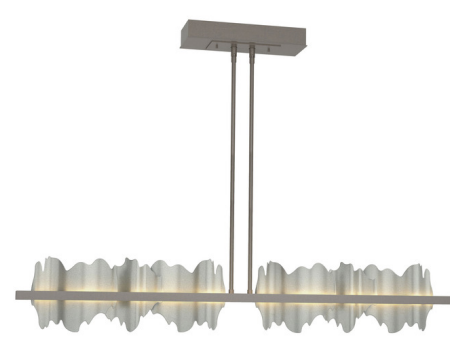

Lightology

lightology.com
866-954-4489
05-18-26

Project: _____
 Company: _____
 Location: _____ Fixture Type: _____
 SPEC #: **HUB922010**
 Approved On: _____ Approved By: _____

Hildene Large Linear Pendant By Hubbardton Forge

Description

The Hildene Large Linear Pendant is inspired by the dramatic hills and valleys of nature. The LED light, encased in the central frame, casts warm shadows across your room. Choose a Color for the decorative bent metal plate and a Finish for the frame, stems and canopy. Canopy: 14.8 inch x 5.3 inch rectangle. Sloped ceiling adaptable one way to 45 degrees. Double down-rod fixtures can be used in one direction only. The two down-rods must remain the same length. The fixtures will run parallel or along the slope, but not perpendicular or up the slope. Lifetime Limited Warranty when installed in residential setting. Handcrafted to order by skilled artisans in Vermont, USA. Note: Not all options are available.

Specifications

COLOR Vintage Platinum
 BODY FINISH Dark Smoke
 WATTAGE 57W
 DIMMER Low Voltage Electronic
 DIMENSIONS 51.9"L x 5.3"W x 8.6"H
 INTEGRATED LED MODULE 1 x LED/57W/120-277V LED

Technical Information

PRODUCT DIMENSIONS Min/Max Adjustable Length: 36.8" - 48.1"
 COLOR RENDERING 90 CRI
 LAMP COLOR 3000K
 LUMENS/WATT 32.98
 LUMINOUS FLUX 1880 lumens

Shown in dark smoke / vintage platinum

CLICK TO VIEW PRODUCT