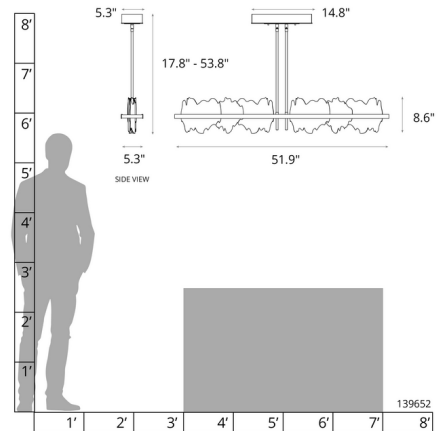

Description

The Hildene Large Linear Pendant is inspired by the dramatic hills and valleys of nature. The LED light, encased in the central frame, casts warm shadows across your room. Choose a Color for the decorative bent metal plate and a Finish for the frame, stems and canopy. Canopy: 14.8 inch x 5.3 inch rectangle. Sloped ceiling adaptable one way to 45 degrees. Double down-rod fixtures can be used in one direction only. The two down-rods must remain the same length. The fixtures will run parallel or along the slope, but not perpendicular or up the slope. Lifetime Limited Warranty when installed in residential setting. Handcrafted to order by skilled artisans in Vermont, USA. Note: Not all options are available.

Specifications

COLOR Vintage Platinum
 BODY FINISH Dark Smoke
 WATTAGE 57W
 DIMMER Low Voltage Electronic
 DIMENSIONS 51.9"L x 5.3"W x 8.6"H
 INTEGRATED LED MODULE 1 x LED/57W/120-277V LED

Technical Information

PRODUCT DIMENSIONS Min/Max Adjustable Length: 36.8" - 48.1"
 COLOR RENDERING 90 CRI
 LAMP COLOR 3000K
 LUMENS/WATT 32.98
 LUMINOUS FLUX 1880 lumens

Shown in dark smoke / vintage platinum

CLICK TO VIEW PRODUCT