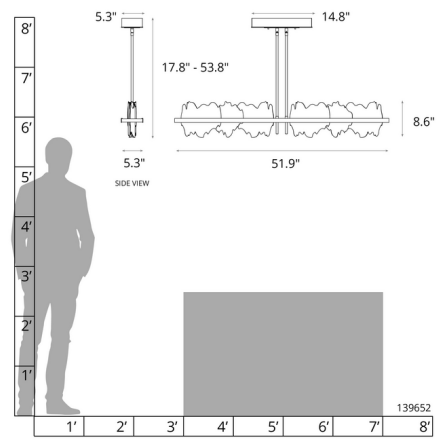

Description

The Hildene Large Linear Pendant is inspired by the dramatic hills and valleys of nature. The LED light, encased in the central frame, casts warm shadows across your room. Choose a Color for the decorative bent metal plate and a Finish for the frame, stems and canopy. Canopy: 14.8 inch x 5.3 inch rectangle. Sloped ceiling adaptable one way to 45 degrees. Double down-rod fixtures can be used in one direction only. The two down-rods must remain the same length. The fixtures will run parallel or along the slope, but not perpendicular or up the slope. Lifetime Limited Warranty when installed in residential setting. Handcrafted to order by skilled artisans in Vermont, USA. Note: Not all options are available.

Specifications

COLOR Vintage Platinum
 BODY FINISH Dark Smoke
 WATTAGE 57W
 DIMMER Low Voltage Electronic
 DIMENSIONS 51.9"L x 5.3"W x 8.6"H
 INTEGRATED LED MODULE 1 x LED/57W/120-277V LED

Technical Information

PRODUCT DIMENSIONS Min/Max Adjustable Length: 36.8" - 48.1"
 COLOR RENDERING 90 CRI
 LAMP COLOR 3000K
 LUMENS/WATT 32.98
 LUMINOUS FLUX 1880 lumens

Shown in dark smoke / vintage platinum

CLICK TO VIEW PRODUCT