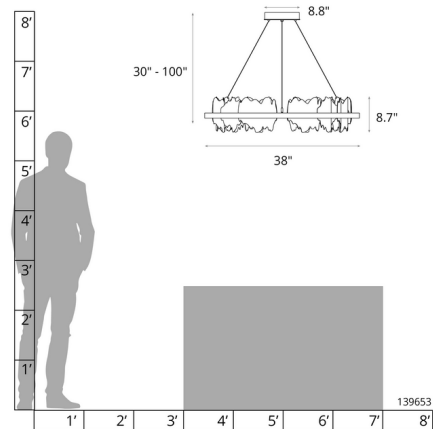

### Description

The Hildene Circular Pendant is inspired by the dramatic hills and valleys of nature. The LED light, encased in the central frame, casts warm shadows across your room. Choose a Color for the decorative bent metal plate and a Finish for the frame and backplate. Canopy: 8.8 inch diameter. Sloped ceiling adaptable to 45 degrees. Lifetime Limited Warranty when installed in residential setting. Handcrafted to order by skilled artisans in Vermont, USA. Note: Requires a special rated junction box for fixtures weighing over 50 pounds.

### Specifications

COLOR	Soft Gold
BODY FINISH	Black
WATTAGE	60W
DIMMER	Low Voltage Electronic
DIMENSIONS	38"W x 8.7"H
INTEGRATED LED MODULE	1 x LED/60W/120-277V LED
COUNTRY OF ORIGIN	United States

### Technical Information

PRODUCT DIMENSIONS	Min/Max Adjustable Length: 30" - 100"
COLOR RENDERING	90 CRI
LAMP COLOR	3000K
LUMENS/WATT	33.33
LUMINOUS FLUX	2000 lumens

CLICK TO VIEW PRODUCT

Notes: