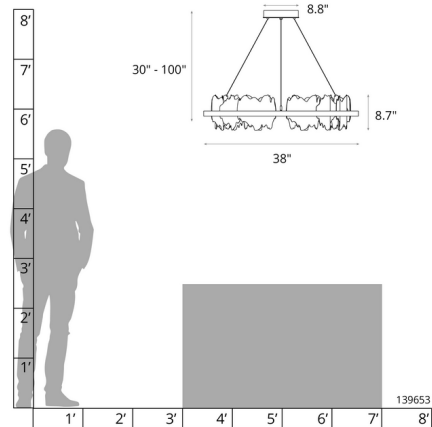

### Description

The Hildene Circular Pendant is inspired by the dramatic hills and valleys of nature. The LED light, encased in the central frame, casts warm shadows across your room. Choose a Color for the decorative bent metal plate and a Finish for the frame and backplate. Canopy: 8.8 inch diameter. Sloped ceiling adaptable to 45 degrees. Lifetime Limited Warranty when installed in residential setting. Handcrafted to order by skilled artisans in Vermont, USA. Note: Requires a special rated junction box for fixtures weighing over 50 pounds.

### Specifications

COLOR	Soft Gold
BODY FINISH	Black
WATTAGE	60W
DIMMER	Low Voltage Electronic
DIMENSIONS	38"W x 8.7"H
INTEGRATED LED MODULE	1 x LED/60W/120-277V LED
COUNTRY OF ORIGIN	United States

### Technical Information

PRODUCT DIMENSIONS	Min/Max Adjustable Length: 30" - 100"
COLOR RENDERING	90 CRI
LAMP COLOR	3000K
LUMENS/WATT	33.33
LUMINOUS FLUX	2000 lumens

Shown in black / soft gold

CLICK TO VIEW PRODUCT