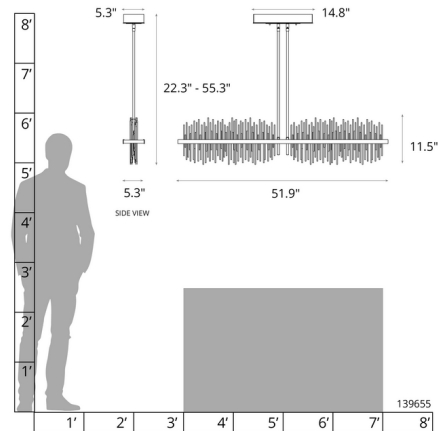

### Description

The Gossamer Linear Stem Pendant brings a bold elegance to a variety of interior spaces. Thin steel spires, in varying lengths, seem to pierce the light encased frame, creating unique shadows across your wall. Choose a Color for the accent spires and a Finish for the frame and canopy. Canopy: 14.8 inch x 5.3 inch rectangle. Sloped ceiling adaptable one way to 45 degrees. Double down-rod fixtures can be used in one direction only. The two down-rods must remain the same length. The fixtures will run parallel or along the slope, but not perpendicular or up the slope. Lifetime Limited Warranty when installed in residential setting. Handcrafted to order by skilled artisans in Vermont, USA.

### Specifications

COLOR	Soft Gold
BODY FINISH	Black
WATTAGE	57W
DIMMER	Low Voltage Electronic
DIMENSIONS	51.9"L x 5.3"W x 11.5"H
INTEGRATED LED MODULE	1 x LED/57W/120-277V LED
COUNTRY OF ORIGIN	United States

### Technical Information

PRODUCT DIMENSIONS	Min/Max Adjustable Length: 38.3" - 49.6"
COLOR RENDERING	90 CRI
LAMP COLOR	3000K
LUMENS/WATT	40.00
LUMINOUS FLUX	2280 lumens

Shown in black / soft gold

CLICK TO VIEW PRODUCT