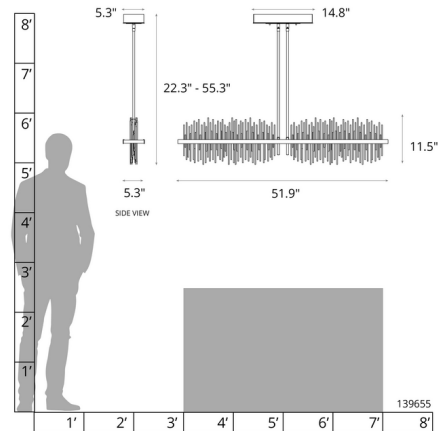

Description

The Gossamer Linear Stem Pendant brings a bold elegance to a variety of interior spaces. Thin steel spires, in varying lengths, seem to pierce the light encased frame, creating unique shadows across your wall. Choose a Color for the accent spires and a Finish for the frame and canopy. Canopy: 14.8 inch x 5.3 inch rectangle. Sloped ceiling adaptable one way to 45 degrees. Double down-rod fixtures can be used in one direction only. The two down-rods must remain the same length. The fixtures will run parallel or along the slope, but not perpendicular or up the slope. Lifetime Limited Warranty when installed in residential setting. Handcrafted to order by skilled artisans in Vermont, USA.

Specifications

COLOR	Soft Gold
BODY FINISH	Black
WATTAGE	57W
DIMMER	Low Voltage Electronic
DIMENSIONS	51.9"L x 5.3"W x 11.5"H
INTEGRATED LED MODULE	1 x LED/57W/120-277V LED
COUNTRY OF ORIGIN	United States

Technical Information

PRODUCT DIMENSIONS	Min/Max Adjustable Length: 38.3" - 49.6"
COLOR RENDERING	90 CRI
LAMP COLOR	3000K
LUMENS/WATT	40.00
LUMINOUS FLUX	2280 lumens

Shown in black / soft gold

CLICK TO VIEW PRODUCT