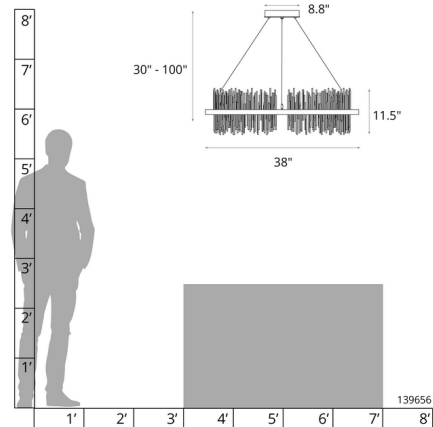

Shown in black / soft gold