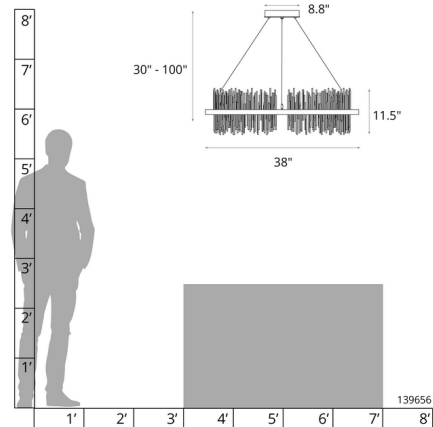

### Description

The Gossamer Circular Pendant brings a bold elegance to a variety of interior spaces. Thin steel spires, in varying lengths, seem to pierce the light encased frame, creating unique shadows across your wall. Choose a Color for the accent spires and a Finish for the frame. Canopy: 8.8 inch diameter. Sloped ceiling adaptable to 45 degrees. Lifetime Limited Warranty when installed in residential setting. Handcrafted to order by skilled artisans in Vermont, USA. Note: Due to the weight of this fixture, additional ceiling support is required.

### Specifications

COLOR	Soft Gold
BODY FINISH	Black
WATTAGE	60W
DIMMER	Low Voltage Electronic
DIMENSIONS	38"W x 11.5"H
INTEGRATED LED MODULE	1 x LED/60W/120-277V LED
COUNTRY OF ORIGIN	United States

### Technical Information

PRODUCT DIMENSIONS	Min/Max Adjustable Length: 30" - 100"
COLOR RENDERING	90 CRI
LAMP COLOR	3000K
LUMENS/WATT	33.33
LUMINOUS FLUX	2000 lumens

Shown in black / soft gold

CLICK TO VIEW PRODUCT