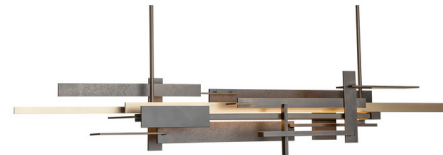

Lightology

lightology.com
866-954-4489
07-07-26

Project: _____
Company: _____
Location: _____ Fixture Type: _____
SPEC #: **HUB922470**
Approved On: _____ Approved By: _____

Planar Accent Linear Pendant By Hubbardton Forge

Description

The Planar Accent Linear Pendant is a bold geometric piece with an inner accent that adds not only visual interest, but warms and brightens your interior space. Choose a finish for frame and a color for the accent plate. Available with adjustable Standard, Short and Long length options. Slope ceiling adaptable one way to 45 degrees. Double down-rod fixtures can be used in one direction only. The two down-rods must remain the same length. The fixtures will run parallel or along the slope, but not perpendicular or up the slope. Lifetime Limited Warranty when installed in residential setting. Handcrafted to order by skilled artisans in Vermont, USA. US Patent D777,366

Specifications

COLOR . . . . . Soft Gold
BODY FINISH . . . . . Dark Smoke
WATTAGE 24W
DIMMER . . . . . Low Voltage Electronic
DIMENSIONS . . . . . 48.3"L x 8.5"W x 8.4"H
INTEGRATED LED MODULE . . . . . 1 x LED/24W/120-277V LED
COUNTRY OF ORIGIN . . . . . United States

Technical Information

PRODUCT DIMENSIONS . . . . . Min/Max Adjustable Overall Height: 11"-53"
COLOR RENDERING . . . . . 90 CRI
LAMP COLOR 3000K
LUMENS/WATT 39.17
LUMINOUS FLUX . . . . . 940 lumens