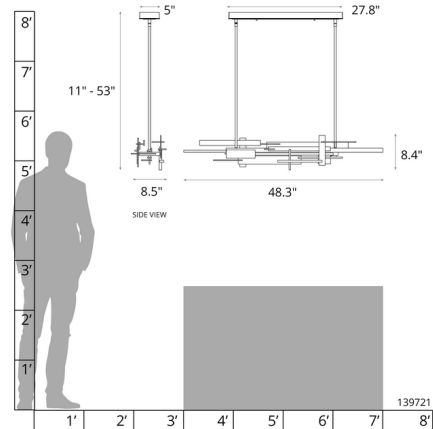

Shown in dark smoke / soft gold