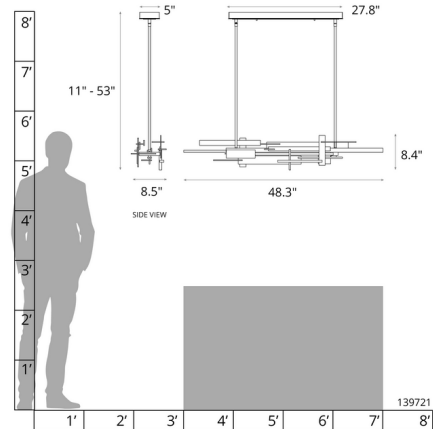

Description

The Planar Accent Linear Pendant is a bold geometric piece with an inner accent that adds not only visual interest, but warms and brightens your interior space. Choose a finish for frame and a color for the accent plate. Available with adjustable Standard, Short and Long length options. Slope ceiling adaptable one way to 45 degrees. Double down-rod fixtures can be used in one direction only. The two down-rods must remain the same length. The fixtures will run parallel or along the slope, but not perpendicular or up the slope. Lifetime Limited Warranty when installed in residential setting. Handcrafted to order by skilled artisans in Vermont, USA. US Patent D777,366

Specifications

COLOR Soft Gold
 BODY FINISH Dark Smoke
 WATTAGE 24W
 DIMMER Low Voltage Electronic
 DIMENSIONS 48.3"L x 8.5"W x 8.4"H
 INTEGRATED LED MODULE 1 x LED/24W/120-277V LED
 COUNTRY OF ORIGIN United States

Technical Information

PRODUCT DIMENSIONS Min/Max Adjustable Overall Height: 11"-53"
 COLOR RENDERING 90 CRI
 LAMP COLOR 3000K
 LUMENS/WATT 39.17
 LUMINOUS FLUX 940 lumens

Shown in dark smoke / soft gold