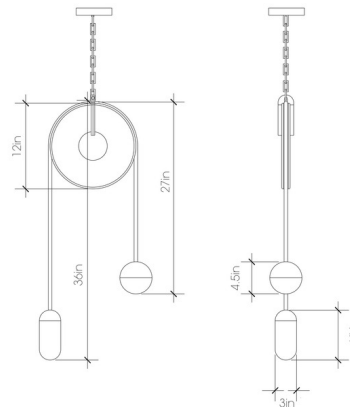

Specifications

COLOR White
BODY FINISH Brushed Brass
WATTAGE 7W
DIMMER Standard 120V
DIMENSIONS 12"W x 36"H x 3"D
BULB INCLUDED 2 x JCD/G9/3.5W/120V LED
COUNTRY OF ORIGIN United States

Technical Information

PRODUCT DIMENSIONS Canopy: 5" diameter
LAMP COLOR 2700K
LUMENS/WATT 185.71
LUMINOUS FLUX 650 lumens

Notes:

Shown in brushed brass / white

CLICK TO VIEW PRODUCT