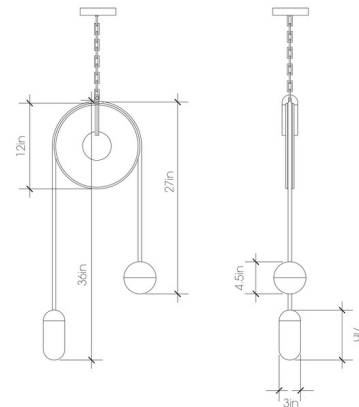

### Specifications

COLOR . . . . . White  
BODY FINISH . . . . . Brushed Brass  
WATTAGE . . . . . 7W  
DIMMER . . . . . Standard 120V  
DIMENSIONS . . . . . 12"W x 36"H x 3"D  
BULB INCLUDED . . . . . 2 x JCD/G9/3.5W/120V LED  
COUNTRY OF ORIGIN . . . . . United States

### Technical Information

PRODUCT DIMENSIONS . . . . . Canopy: 5" diameter  
LAMP COLOR . . . . . 2700K  
LUMENS/WATT . . . . . 185.71  
LUMINOUS FLUX . . . . . 650 lumens

Shown in brushed brass / white