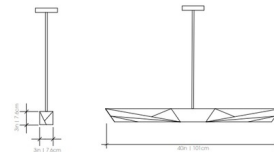

S C E P T R E

Specifications

COLOR . . . . . Azure
BODY FINISH . . . . . Brass
WATTAGE 21W
DIMMER . . . . . Standard 120V
DIMENSIONS . . . . . 40"L x 3"W x 3"H
BULB NOT INCLUDED . . . . . 2 x PAR16/Medium (E26)/8W/120V LED
BULB NOT INCLUDED . . . . . 1 x JCD/G9/5W/120V LED
COUNTRY OF ORIGIN . . . . . United States