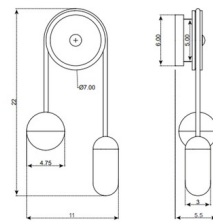

Technical Information

LAMP COLOR 2700K
LUMENS/WATT 108.33
LUMINOUS FLUX . . . . . 650 lumens

MERIDIAN
SCONCE