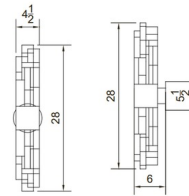

Shown in black patina / ice

G A L E N A

Specifications

COLOR	Ice
BODY FINISH	Black Patina
WATTAGE	16W
DIMMER	Standard 120V
DIMENSIONS	4.5"W x 28"H x 6"D
BULB NOT INCLUDED	2 x A19/Medium (E26)/8W/120V LED
BULB NOT INCLUDED	2 x B10/Candelabra (E12)/120V LED
COUNTRY OF ORIGIN	United States