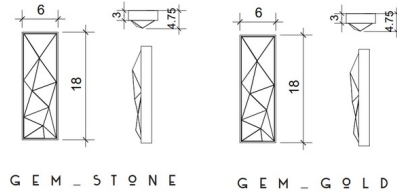

Shown in black patina / ice

Specifications

COLOR Ice
BODY FINISH Black Patina
WATTAGE 12W
DIMMER Standard 120V
DIMENSIONS 6"W x 18"H x 4.75"D
BULB INCLUDED 2 x T8/Medium (E26)/6W/120V LED
COUNTRY OF ORIGIN United States