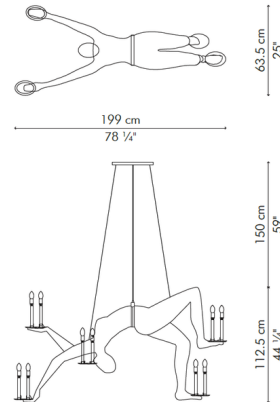

Specifications

COLOR	N/A
BODY FINISH	Copper
WATTAGE	400W
DIMMER	Standard 120V
DIMENSIONS	78.25"W x 44.25"H x 25"D
BULB NOT INCLUDED	10 x B10/Candelabra (E12)/40W/120V Incandescent
OTHER BULB OPTIONS	10 x B10/Candelabra (E12)/120V LED
COUNTRY OF ORIGIN	Philippines

Technical Information

PRODUCT DIMENSIONS Cable Length: 59"

Shown in copper

CLICK TO VIEW PRODUCT

Notes: