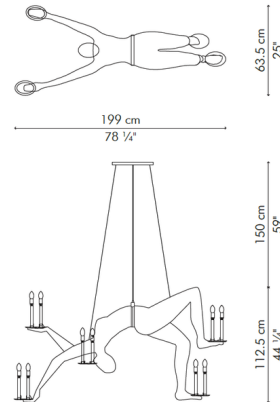

Specifications

COLOR	N/A
BODY FINISH	Copper
WATTAGE	400W
DIMMER	Standard 120V
DIMENSIONS	78.25"W x 44.25"H x 25"D
BULB NOT INCLUDED	10 x B10/Candelabra (E12)/40W/120V Incandescent
OTHER BULB OPTIONS	10 x B10/Candelabra (E12)/120V LED
COUNTRY OF ORIGIN	Philippines

Technical Information

PRODUCT DIMENSIONS	Cable Length: 59"
--------------------	-------------------

Shown in copper

CLICK TO VIEW PRODUCT

Notes: