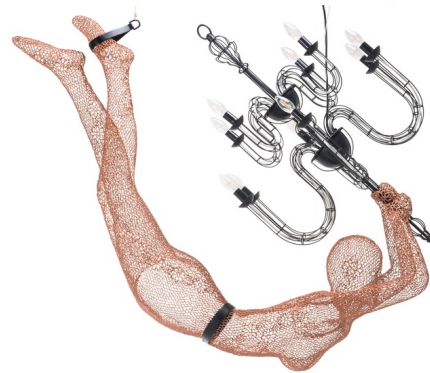

### Description

The Limbo Chandelier designed by Kenneth Cobonpue is as fantastical as it is functional. Capturing the moment of of an aerialist in mid-flight, the Limbo Trapeze's handwoven gossamer wires brings life to the fixture. Place this chandelier over the dining table or entryway to add a jaw-dropping, brilliantly lit spectacle to your home.

Shown in copper

### Specifications

|                    |   |
|--------------------|---|
| COLOR              | N/A   |
| BODY FINISH        | Copper  |
| WATTAGE            | 400W  |
| DIMMER             | Standard 120V                                   |
| DIMENSIONS         | 51.5"W x 44"H x 29"D                            |
| BULB NOT INCLUDED  | 10 x B10/Candelabra (E12)/40W/120V Incandescent |
| OTHER BULB OPTIONS | 10 x B10/Candelabra (E12)/120V LED              |
| COUNTRY OF ORIGIN  | Philippines                                     |