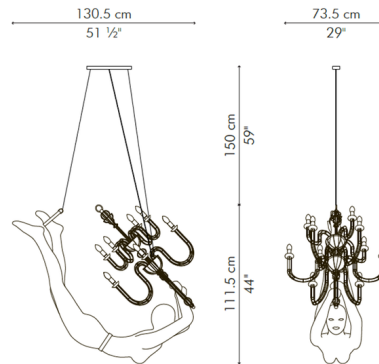

### Specifications

|                    |   |
|--------------------|---|
| COLOR              | N/A   |
| BODY FINISH        | Copper  |
| WATTAGE            | 400W  |
| DIMMER             | Standard 120V                                   |
| DIMENSIONS         | 51.5"W x 44"H x 29"D                            |
| BULB NOT INCLUDED  | 10 x B10/Candelabra (E12)/40W/120V Incandescent |
| OTHER BULB OPTIONS | 10 x B10/Candelabra (E12)/120V LED              |
| COUNTRY OF ORIGIN  | Philippines                                     |