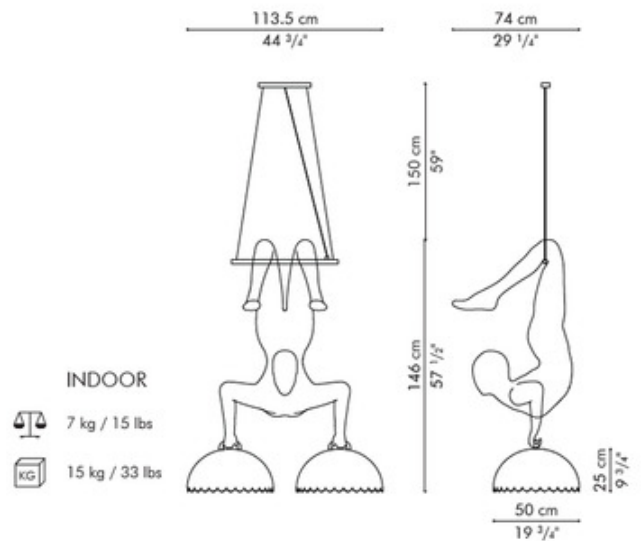

COMPANY	PROJECT	FIXTURE TYPE	APPROVED BY	DATE