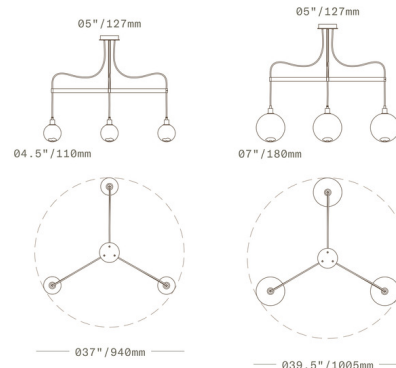

Description

The Drape Arm 3 Pendant utilizes a contemporary approach through its design and materials. Draping from the frame are 3 individual pendants, each supported by a fabric cord and capped with hand-blown Czech glass. This unique fixture can be placed in the living room, dining room, or entry way to make a sophisticated statement. The 37 inch option features 4.5 inch glass spheres and the 39.5 inch options features 7 inch glass spheres. Note: One 6 inch, two 12 inch, and one 18 inch downrods are included as standard and allow for field adjustability. Custom, non-adjustable overall heights can be specified to order (additional fees may apply).

Specifications

COLOR	Opaque White
BODY FINISH	Brushed Brass
WATTAGE	13.5W
DIMMER	Standard 120V
DIMENSIONS	37"W x 26"H
BULB INCLUDED	3 x JCD/G9/4.5W/120V LED
COUNTRY OF ORIGIN	Czech Republic

Technical Information

PRODUCT DIMENSIONS	Canopy: 5" diameter
LAMP LIFE	25000 hours
COLOR RENDERING	90 CRI
LAMP COLOR	3000K
LUMENS/WATT	300.00
LUMINOUS FLUX	1350 lumens

Shown in brushed brass / opaque white

CLICK TO VIEW PRODUCT