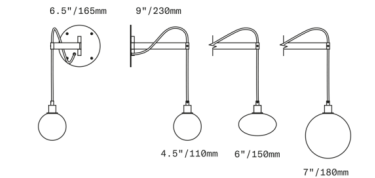

By SkLO

Description

The Drape Arm Wall Sconce utilizes a contemporary approach through its design and materials. Extending from the backplate is a single pendant supported by a fabric cord and capped with hand-blown Czech glass. This unique fixture can be placed in the living room, dining room, or bathroom to make a sophisticated statement. The arm is hinged for a full 180-degree horizontal swing and is available in 9 or 18 inch length. Includes 72 inches of cord from backplate to shade.

Shown in dark oxidized + black cord / opaque white

Specifications

COLOR	Opaque White
BODY FINISH	Dark Oxidized + Black Cord
WATTAGE	7W
DIMMER	Standard 120V
DIMENSIONS	4.5"W x 15"H x 9"D
BULB INCLUDED	1 x JCD/G9/7W/120V LED
COUNTRY OF ORIGIN	Czech Republic

Technical Information

PRODUCT DIMENSIONS	Backplate: 6.5" diameter
LAMP LIFE	25000 hours

CLICK TO VIEW PRODUCT

Notes: