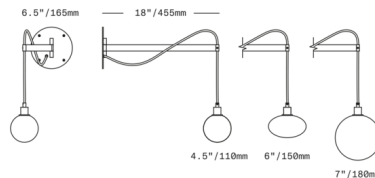

By SkLO

Description

The Drape Arm Wall Sconce utilizes a contemporary approach through its design and materials. Extending from the backplate is a single pendant supported by a fabric cord and capped with hand-blown Czech glass. This unique fixture can be placed in the living room, dining room, or bathroom to make a sophisticated statement. The arm is hinged for a full 180-degree horizontal swing and is available in 9 or 18 inch length. Includes 72 inches of cord from backplate to shade.

Shown in dark oxidized + black cord / opaque white

Specifications

COLOR	Opaque White
BODY FINISH	Dark Oxidized + Black Cord
WATTAGE	7W
DIMMER	Standard 120V
DIMENSIONS	4.5"W x 15"H x 9"D
BULB INCLUDED	1 x JCD/G9/7W/120V LED
COUNTRY OF ORIGIN	Czech Republic

Technical Information

PRODUCT DIMENSIONS	Backplate: 6.5" diameter
LAMP LIFE	25000 hours

CLICK TO VIEW PRODUCT

Notes: