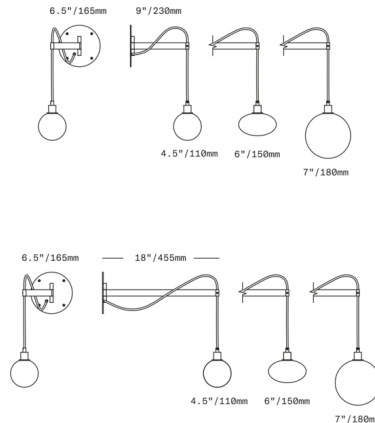

### Description

The Drape Arm Wall Sconce utilizes a contemporary approach through its design and materials. Extending from the backplate is a single pendant supported by a fabric cord and capped with hand-blown Czech glass. This unique fixture can be placed in the living room, dining room, or bathroom to make a sophisticated statement. The arm is hinged for a full 180-degree horizontal swing and is available in 9 or 18 inch length. Includes 72 inches of cord from backplate to shade.

### Specifications

COLOR	Clear
BODY FINISH	Dark Oxidized + Black Cord
WATTAGE	7W
DIMMER	Standard 120V
DIMENSIONS	7"W x 18"H x 9"D
BULB INCLUDED	1 x JCD/G9/7W/120V LED
COUNTRY OF ORIGIN	Czech Republic

### Technical Information

PRODUCT DIMENSIONS	Backplate: 6.5" diameter
LAMP LIFE	25000 hours

CLICK TO VIEW PRODUCT

Notes: