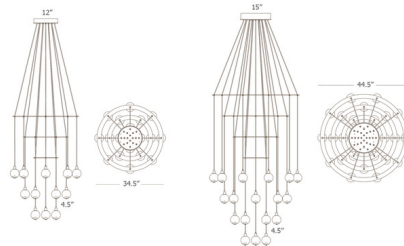

By SkLO

Description

The Drape Circle Tier Chandelier is sure to add a dramatic statement thanks to its contemporary design and artisan materials. A series of brass rings cascade down from the Drape's canopy. The rings are threaded with a fabric cord and on the end of every cord is a hand-blown Czech Glass Globe shade. The Clear, Opaque New Blue, Opaque White, Transparent Olivin, and Transparent Smoke globes feature the signature SkLO double-dipped, fire-polished mouths which show where the glass is broken from the blower's pipe, making each globe unique. The Textured globes feature a frosted finish and subtle ridged texture. Note: Due to the weight of this fixture, additional ceiling support is required. 120 inch cord length is field adjustable.

Shown in dark oxidized / opaque white

Specifications

COLOR	Opaque White
BODY FINISH	Dark Oxidized
WATTAGE	126W
DIMMER	Standard 120V
DIMENSIONS	34.5"W x 120"H
BULB INCLUDED	18 x JCD/G9/7W/120V LED
COUNTRY OF ORIGIN	Czech Republic

Technical Information

LAMP LIFE	25000 hours
COLOR RENDERING	90 CRI
LAMP COLOR	2700K
LUMENS/WATT	1,157.14
LUMINOUS FLUX	8100 lumens

CLICK TO VIEW PRODUCT

Notes: