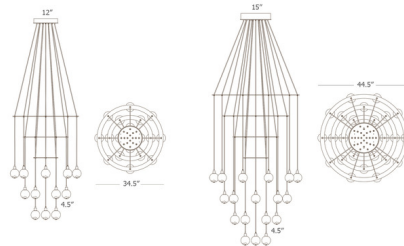

## Drape Circle Tier Chandelier

By SkLO

### Description

The Drape Circle Tier Chandelier is sure to add a dramatic statement thanks to its contemporary design and artisan materials. A series of brass rings cascade down from the Drape's canopy. The rings are threaded with a fabric cord and on the end of every cord is a hand-blown Czech Glass Globe shade. The Clear, Opaque New Blue, Opaque White, Transparent Olivin, and Transparent Smoke globes feature the signature SkLO double-dipped, fire-polished mouths which show where the glass is broken from the blower's pipe, making each globe unique. The Textured globes feature a frosted finish and subtle ridged texture. Note: Due to the weight of this fixture, additional ceiling support is required. 120 inch cord length is field adjustable.

### Specifications

COLOR	Opaque White
BODY FINISH	Dark Oxidized
WATTAGE	126W
DIMMER	Standard 120V
DIMENSIONS	34.5"W x 120"H
BULB INCLUDED	18 x JCD/G9/7W/120V LED
COUNTRY OF ORIGIN	Czech Republic