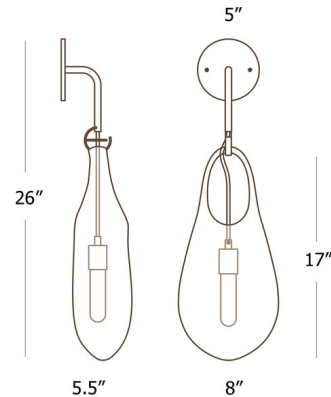

CLICK TO VIEW PRODUCT

Notes: