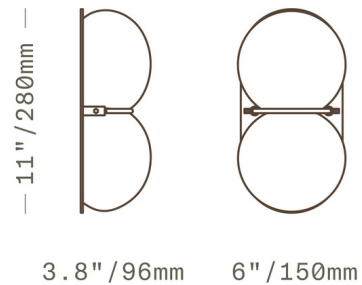

By SkLO

Description

The Twin 1.0 Wall Sconce's contemporary flare adds a touch of elegance and playful sophistication to your home or business. A solid Brass frame gently supports a set of two unique hand-blown Czech glass diffusers, giving the Twin its one-of-a-kind appeal. Place this sconce in the hallway, dining room, or anyplace where layered lighting is needed.

Shown in brushed brass / celadon / new blue

Specifications

COLOR Celadon / New Blue
BODY FINISH Brushed Brass
WATTAGE 14W
DIMMER Standard 120V
DIMENSIONS 6"W x 11"H x 3.8"D
BULB INCLUDED 2 x B10/Candelabra (E12)/7W/120V LED
COUNTRY OF ORIGIN Czech Republic