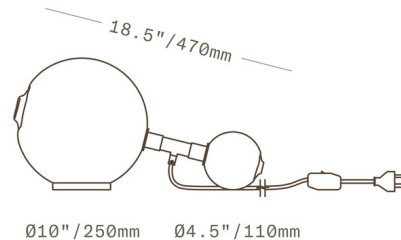

Shown in brushed brass / white small diffuser

Specifications

COLOR White Small Diffuser
BODY FINISH Brushed Brass
WATTAGE 14W
DIMMER N/A
DIMENSIONS 18.5"W x 9.84"H x 9.84"D
BULB INCLUDED 2 x JCD/G9/7W/120V LED
COUNTRY OF ORIGIN Czech Republic

Technical Information

PRODUCT DIMENSIONS Cord Length: 72"
LAMP LIFE 25000 hours
COLOR RENDERING 90 CRI
LAMP COLOR 3000K
LUMENS/WATT 128.57
LUMINOUS FLUX 900 lumens

CLICK TO VIEW PRODUCT

Notes: