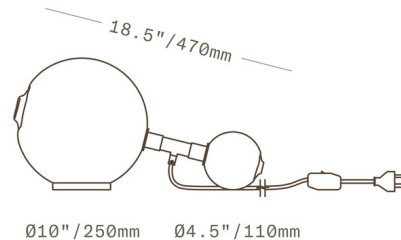

Shown in brushed brass / white small diffuser

Specifications

COLOR White Small Diffuser
BODY FINISH Brushed Brass
WATTAGE 14W
DIMMER N/A
DIMENSIONS 18.5"W x 9.84"H x 9.84"D
BULB INCLUDED 2 x JCD/G9/7W/120V LED
COUNTRY OF ORIGIN Czech Republic

Technical Information

PRODUCT DIMENSIONS Cord Length: 72"
LAMP LIFE 25000 hours
COLOR RENDERING 90 CRI
LAMP COLOR 3000K
LUMENS/WATT 128.57
LUMINOUS FLUX 900 lumens

Notes:

CLICK TO VIEW PRODUCT