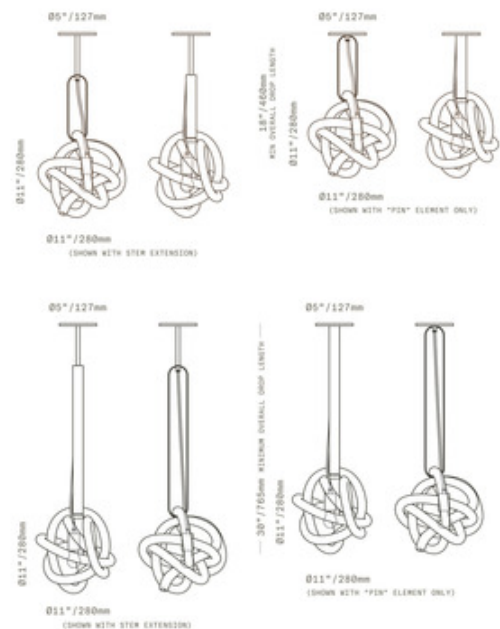

BRAND

SKLO

DESCRIPTION

The Wrap Pin Pendant brings a contemporary edge to the lighting world. A continuously curved Brass bar holds the beautifully made, hand-blown Czech Glass diffuser in the air. From the canopy, a fabric wrapped cord weaves its way down to supply power and add another wonderful detail to the Wrap Pin. Place the Wrap Pin in the living room, dining room, kitchen, or anyplace where statement lighting is needed. Note: Overall drop must be specified upon ordering. Small - 18 to 57 inches. Large - 30 to 69 inches. Custom drop lengths available for an additional fee.

Shown in: Brushed Brass / Opaque New Blue

SHADE COLOR	Opaque New Blue
BODY FINISH	Brushed Brass
WATTAGE	3.5W
DIMMER	Standard 120V
DIMENSIONS	11"W x 30"H
BULB INCLUDED	
LAMP	1 x A15/Medium (E26)/3.5W/120V LED 1 x A19/Medium (E26)/120V LED

Technical Information

LUMINOUS FLUX	325 lumens
LUMENS/WATT	92.86
LAMP COLOR	2700K
COLOR RENDERING	83 CRI
LAMP LIFE	25000 hours

SPEC # SKL924224

COMPANY	PROJECT	FIXTURE TYPE	APPROVED BY	DATE