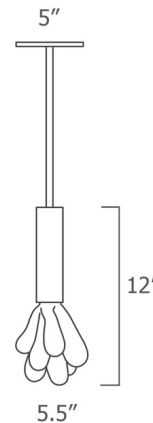

CLICK TO VIEW PRODUCT

Notes: