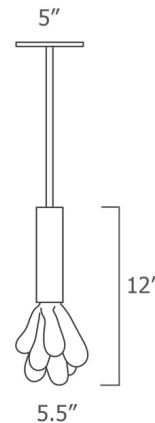

CLICK TO VIEW PRODUCT

Notes: