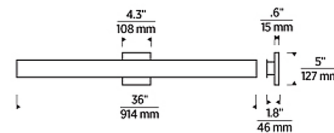

CLICK TO VIEW PRODUCT

Notes: