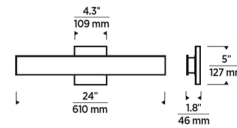

CLICK TO VIEW PRODUCT

Notes: