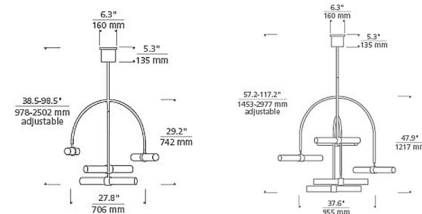

Shown in natural brass / white

Specifications

| | |
|-----------------------|------------------------|
| COLOR | White |
| BODY FINISH | Natural Brass |
| WATTAGE | 32W |
| DIMMER | Low Voltage Electronic |
| DIMENSIONS | 27.8"W x 29.2"H |
| INTEGRATED LED MODULE | 4 x LED/8W/120V LED |
| COUNTRY OF ORIGIN | China |

Technical Information

| | |
|--------------------|---------------------------------------|
| PRODUCT DIMENSIONS | Min/Max Overall Height: 38.5" / 98.5" |
| LAMP LIFE | 50000 hours |
| COLOR RENDERING | 90 CRI |
| LAMP COLOR | 3000K |
| LUMENS/WATT | 137.50 |
| LUMINOUS FLUX | 1100 lumens |