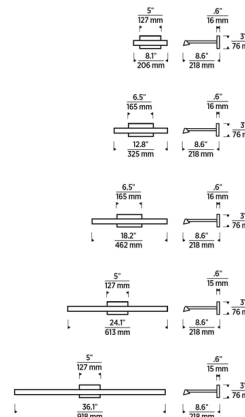

Shown in polished nickel

CLICK TO VIEW PRODUCT

Notes: