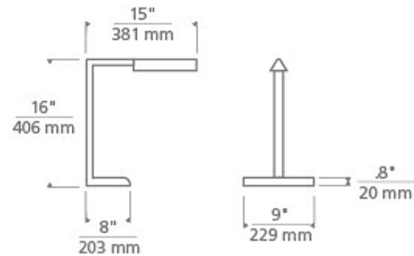

CLICK TO VIEW PRODUCT

Notes: