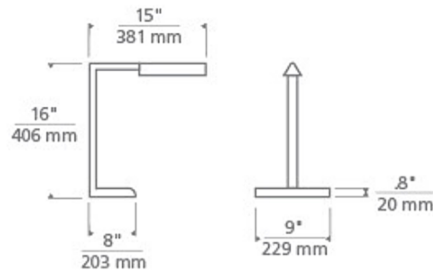

CLICK TO VIEW PRODUCT

Notes: