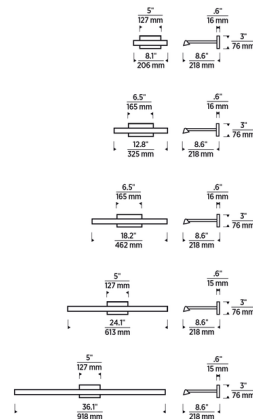

Lightology

lightology.com
866-954-4489
05-24-26

Project: _____
Company: _____
Location: _____ Fixture Type: _____
SPEC #: **TLG924603**
Approved On: _____ Approved By: _____

Dessau Picture Light

By Visual Comfort Modern

Description

The Dessau Picture Light is a modern version of the traditional fixture, updated with clean straight lines, integrated LEDs, and an acrylic diffuser. Its tailored unobtrusive design blends well with any space, creating a perfect setting for displaying artwork. 120V: TRIAC and ELV dimmable. 277V: 0-10V dimmable. The Natural Brass is a living finish that will patina, warming over time. If it becomes uneven or spotty, a brass cleaner can restore the finish. Note: Requires using a 2 x 4 inch single gang junction box or using the included goof plate to completely cover a standard junction box.

Specifications

COLOR	N/A
BODY FINISH	Natural Brass
WATTAGE	25.3W
DIMMER	Low Voltage Electronic
DIMENSIONS	24.1"W x 3"H x 8.6"D
INTEGRATED LED MODULE	1 x LED/25.3W/120V LED
COUNTRY OF ORIGIN	China

Technical Information

LAMP LIFE	50000 hours
COLOR RENDERING	90 CRI
LAMP COLOR	3000K
LUMENS/WATT	60.24
LUMINOUS FLUX	1524 lumens

Shown in natural brass

CLICK TO VIEW PRODUCT

Notes: