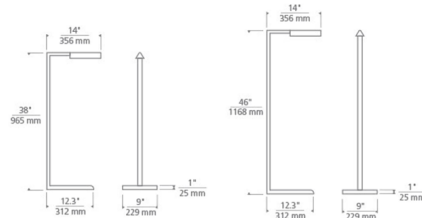

CLICK TO VIEW PRODUCT

Notes: