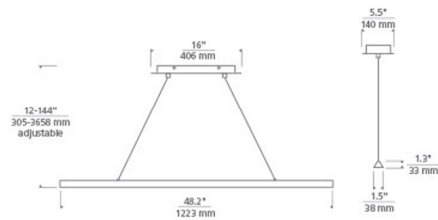

### Specifications

COLOR	N/A
BODY FINISH	Black
WATTAGE	36.2W
DIMMER	Low Voltage Electronic
DIMENSIONS	48.2"L x 1.5"W x 1.3"H
INTEGRATED LED MODULE	1 x LED/36.2W/120V LED
COUNTRY OF ORIGIN	China

### Technical Information

PRODUCT DIMENSIONS	Min / Max Overall Length: 12" / 144"
LAMP LIFE	50000 hours
COLOR RENDERING	.90 CRI
LAMP COLOR	. CCT Select
LUMENS/WATT	62.46
LUMINOUS FLUX	2261 lumens

Shown in black