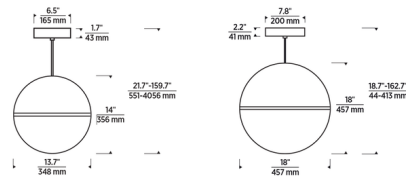

Shown in natural brass / white

Specifications

COLOR	White
BODY FINISH	Natural Brass
WATTAGE	33.9W
DIMMER	Low Voltage Electronic
DIMENSIONS	13.7"W x 14"H
INTEGRATED LED MODULE	1 x LED/33.9W/120V LED
COUNTRY OF ORIGIN	China