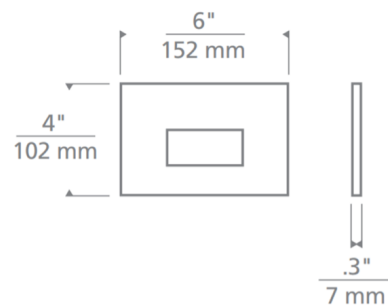

Shown in black

Specifications

COLOR	N/A
BODY FINISH	Black
WATTAGE	13W
DIMMER	Not Dimmable
DIMENSIONS	6"W x 4"H x 0.3"D
INTEGRATED LED MODULE	1 x LED/13W/120V LED
COUNTRY OF ORIGIN	China

Technical Information