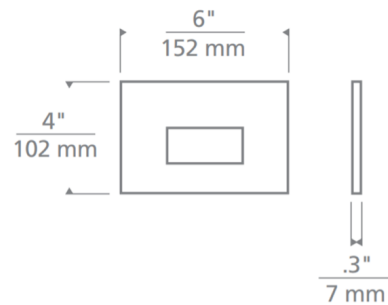

Shown in black

Specifications

COLOR	N/A
BODY FINISH	Black
WATTAGE	13W
DIMMER	Not Dimmable
DIMENSIONS	6"W x 4"H x 0.3"D
INTEGRATED LED MODULE	1 x LED/13W/120V LED
COUNTRY OF ORIGIN	China

Technical Information