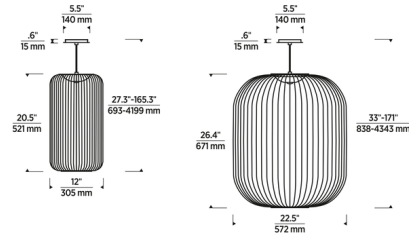

Shown in plated brass

Specifications

COLOR	N/A
BODY FINISH	Plated Brass
WATTAGE	12.5W
DIMMER	Low Voltage Electronic
DIMENSIONS	12"W x 20.5"H
INTEGRATED LED MODULE	1 x LED/12.5W/120V LED
COUNTRY OF ORIGIN	China