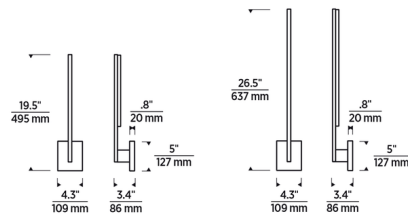

CLICK TO VIEW PRODUCT

Notes: