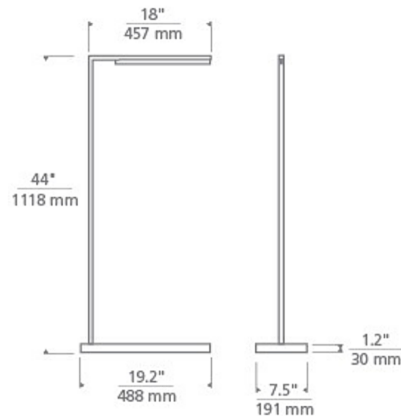

Specifications

COLOR	N/A
BODY FINISH	Natural Brass / White Marble
WATTAGE	10.2W
DIMMER	Included
DIMENSIONS	7.5"W x 44"H x 19.2"D
INTEGRATED LED MODULE	1 x LED/10.2W/120V LED
COUNTRY OF ORIGIN	China

Technical Information

LAMP LIFE	50000 hours
COLOR RENDERING	90 CRI
LAMP COLOR	2700K
LUMENS/WATT	68.14
LUMINOUS FLUX	695 lumens

Shown in natural brass / white marble

CLICK TO VIEW PRODUCT

Notes: